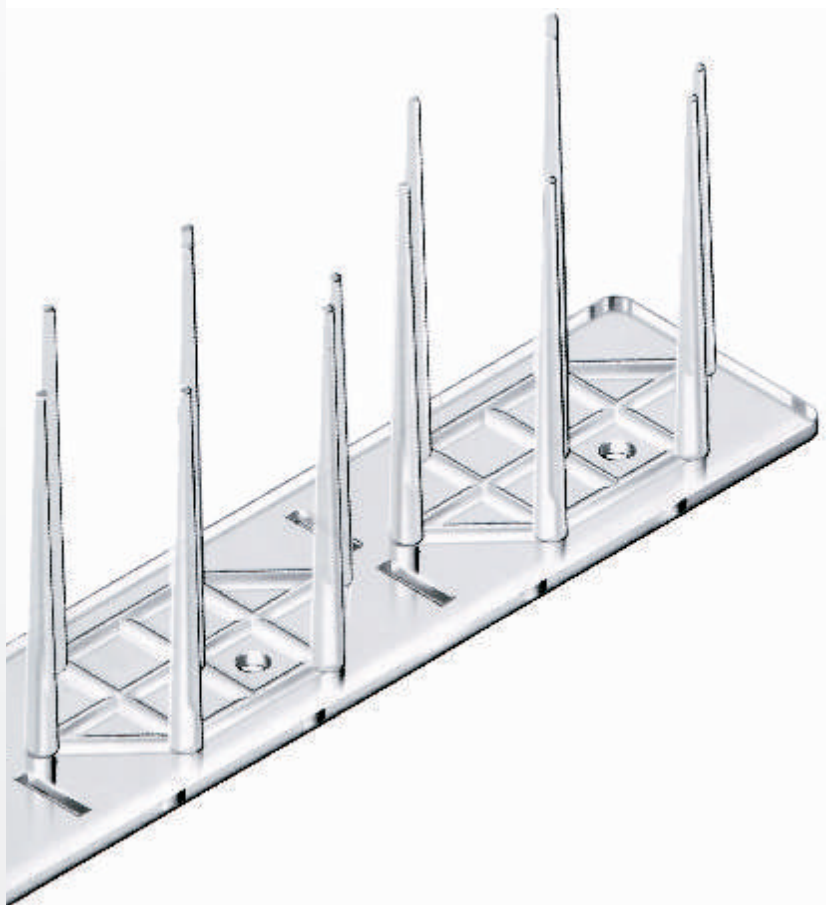

Bird Deflector

Data sheet

KALA®

*Ideas for
the roofs!*

Function:

Bird deterrence measures, especially against pigeons. The spiky sections prevent birds from resting and nesting and thereby help to keep buildings clean as well as reduce the nuisance factor posed by birds. The rounded tips prevent injury to the birds.

Options:

Standard option transparent, Special colours on request.

Dimensions:

Length L 250 mm

Width W 50 mm

Height H

Packing:

packed in box;
packing unit = 50 pieces
(equals 12,5 lm)

Custom-made products cannot be exchanged.

For further information please call your KALA technical advisor.

KALA, K.-H. Lange GmbH+Co.KG reserves the right to any change as may be technically or legally required without prior notice.

Last update: October 2009

KALA - KUNSTSTOFFE
K.-H. Lange GmbH + Co. KG

Am Römerhof 19
D - 78727 Oberndorf

Phone +49 7423 8687-0
Fax +49 7423 8687-88

info@kala.de
www.kala.de