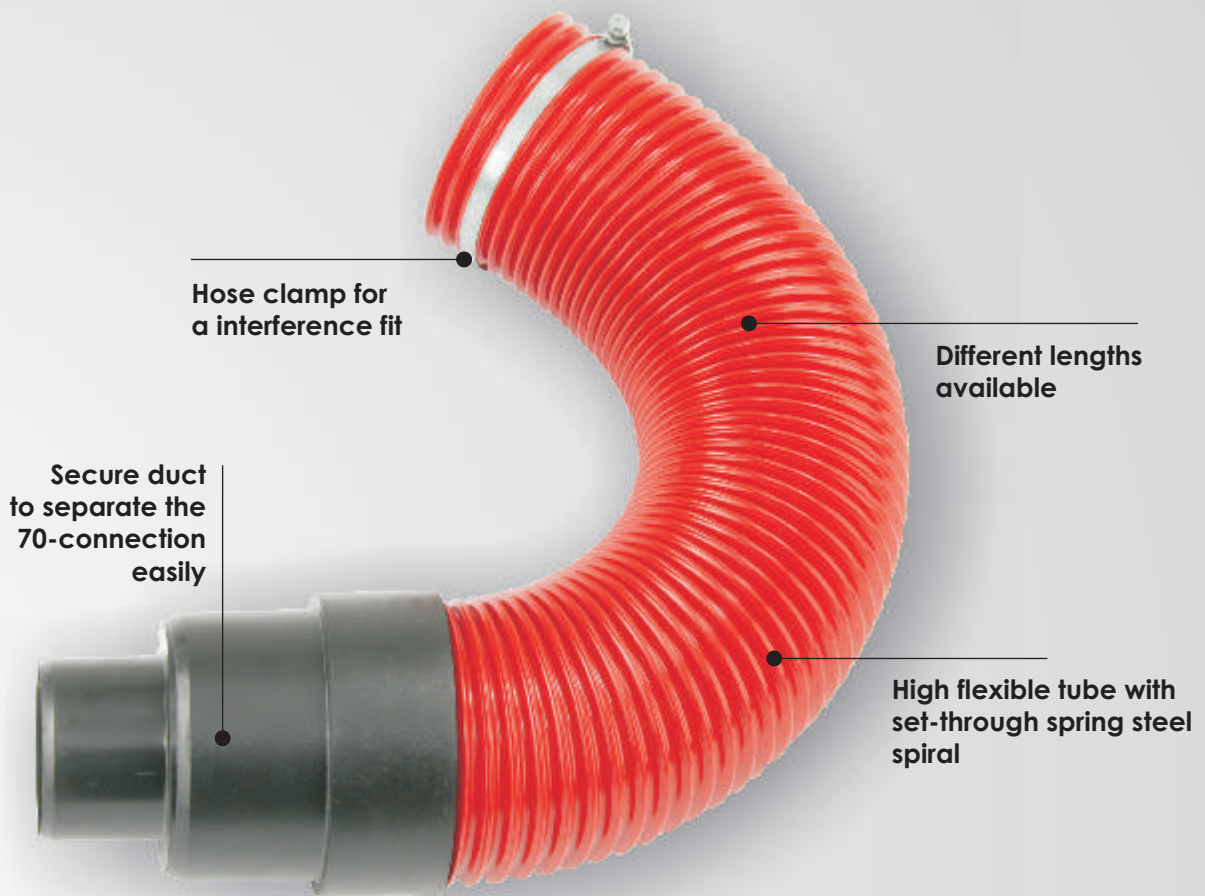

## ► The original red flex tube 70/100 and 125

The flex tube for all standard exhaust and ventilation systems.  
Suitable for tube dimensions DN 70 and DN 100 as well as DN 125.  
Standard tube length: 70/100: 500 mm and 1.000 mm; 125: 600 mm.  
Other lengths optional in stock.