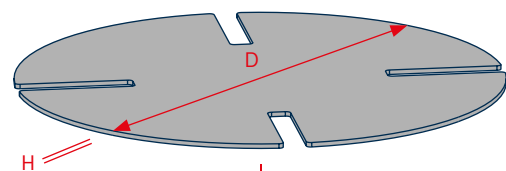

Equaliser disc ProSilent quarter-segmentable for terrace support systems

Function:

The ProSilent equaliser disc, made of extra-soft, long-term stabilised PVC, reduces impact sound and all other movement noises. The 1 mm-thick disc can be divided into quarters and is therefore ideal for fine height compensation at different heights on one terrace support system.

Material:

PVC

Variants:

Colour Black

Packaging units:

Delivery in box / polybag, PU 50 pieces

Accessories:

- Low-profile terrace support system assembly
- Terrace support system H1
- Terrace support system H2