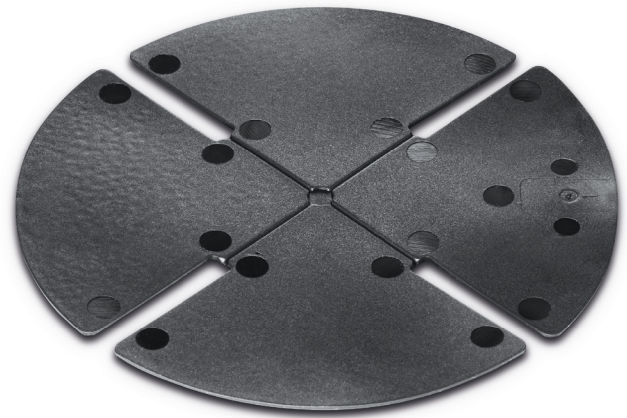

Equaliser disc ProSilent quarter-segmentable for terrace support systems

Function:

The ProSilent equaliser disc, made of extra-soft, long-term stabilised PVC, reduces impact sound and all other movement noises. The 1 mm-thick disc can be divided into quarters and is therefore ideal for fine height compensation at different heights on one terrace support system.

Material:

PVC

Variants:

Colour Black

Packaging units:

Delivery in box / polybag, PU 50 pieces

Accessories:

- Low-profile terrace support system assembly
- Terrace support system H1
- Terrace support system H2

Technical data	
D	112 mm
H	1 mm

KALA - KUNSTSTOFFE | Karl-Heinz Lange GmbH+Co.KG reserves the right to make technical changes.