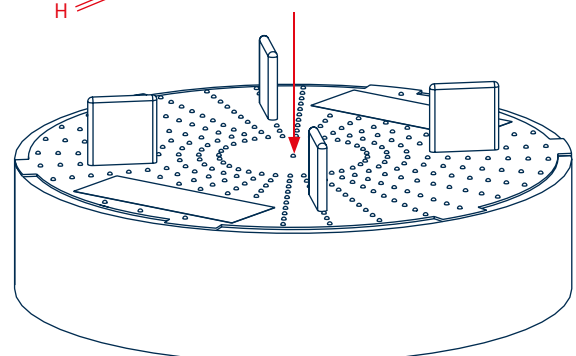

Equaliser disc ProSilent quarter-segmentable for terrace support systems

Function:

The ProSilent equaliser disc, made of extra-soft, long-term stabilised PVC, reduces impact sound and all other movement noises. The 1 mm-thick disc can be divided into quarters and is therefore ideal for fine height compensation at different heights on one terrace support system.

Material:

PVC

Variants:

Colour Black

Packaging units:

Delivery in box / polybag, PU 50 pieces

Accessories:

- Low-profile terrace support system assembly
- Terrace support system H1
- Terrace support system H2

Technical data	
D	112 mm
H	1 mm

KALA - KUNSTSTOFFE | Karl-Heinz Lange GmbH+Co.KG reserves the right to make technical changes.