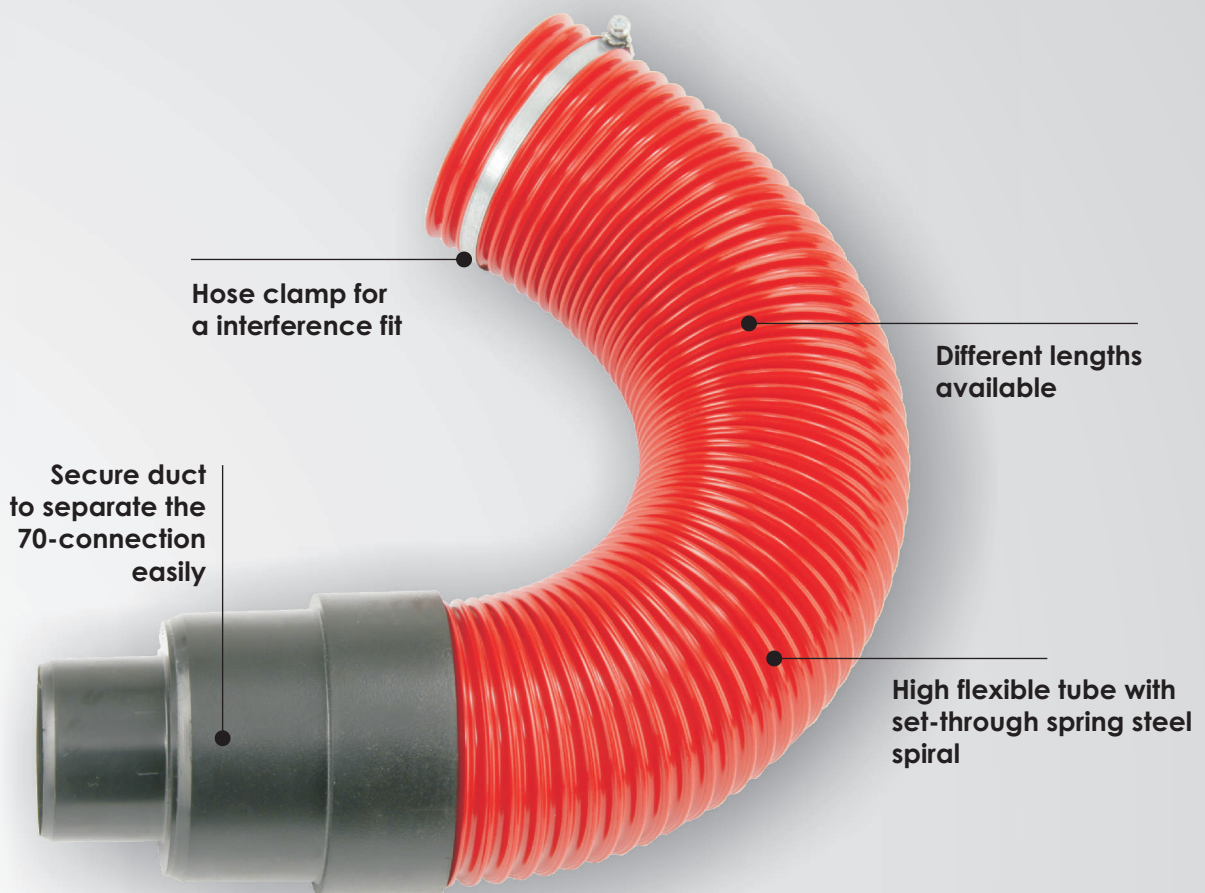

► The original red flex tube 70/100 and 125

The flex tube for all standard exhaust and ventilation systems.
Suitable for tube dimensions DN 70 and DN 100 as well as DN 125.
Standard tube length: 70/100: 500 mm and 1.000 mm; 125: 600 mm.
Other lengths optional in stock.